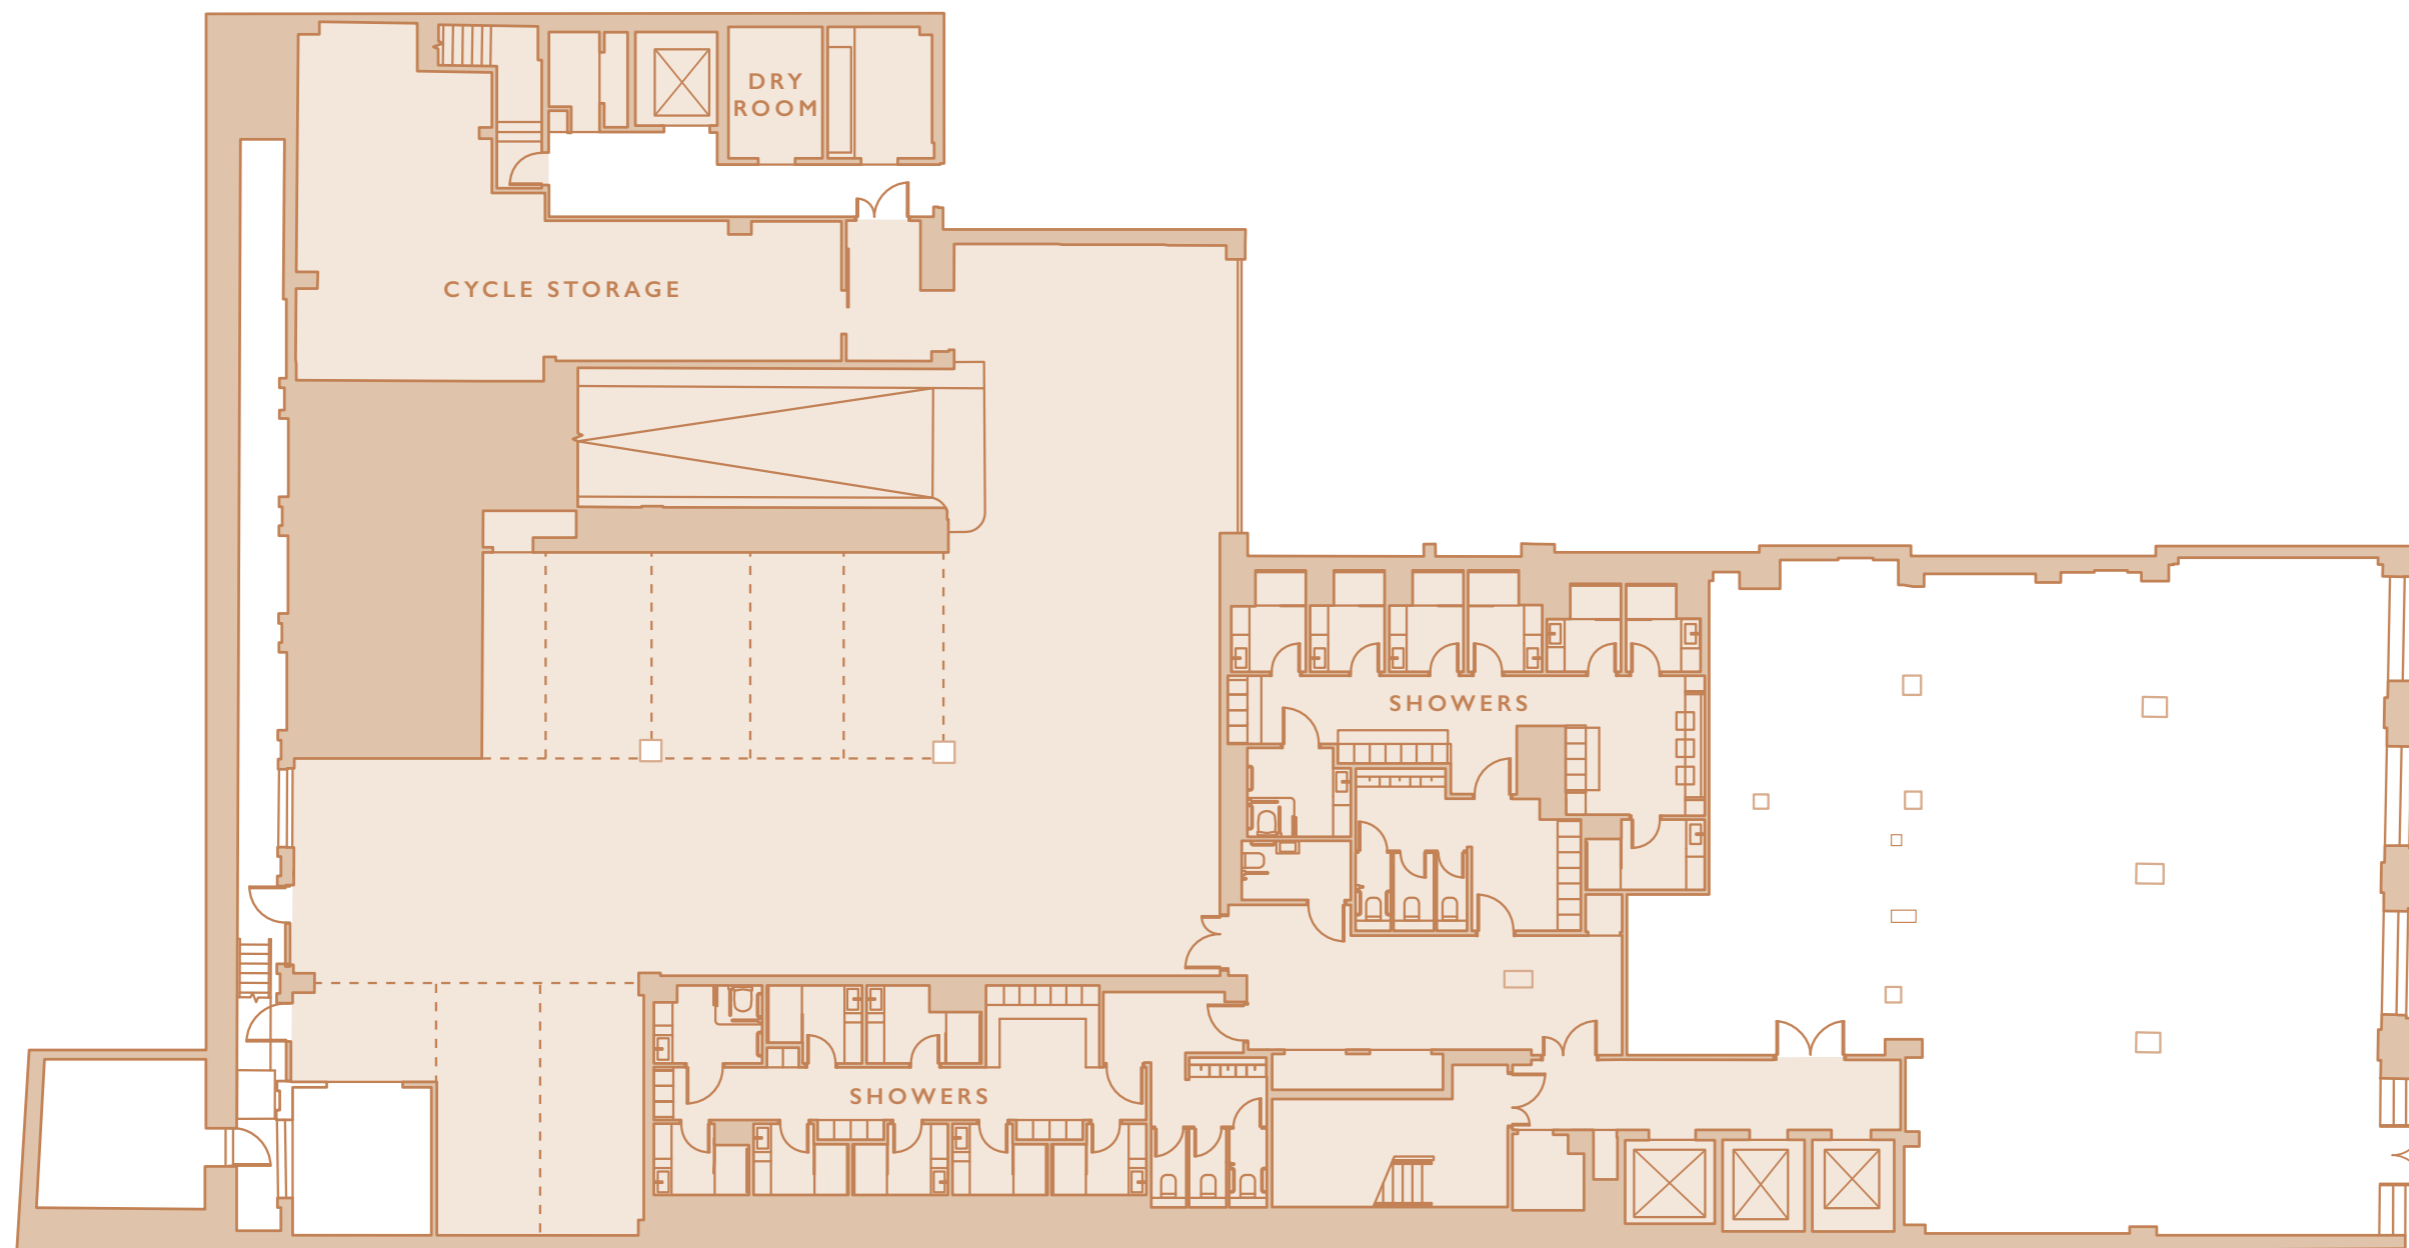

# LOWER GROUND FLOOR

2,976 sq ft / 276.5 sq m

CLEVELAND PLACE

ST. JAMES'S SQUARE

FLOOR PLANS NOT TO SCALE FOR INDICATIVE PURPOSES ONLY